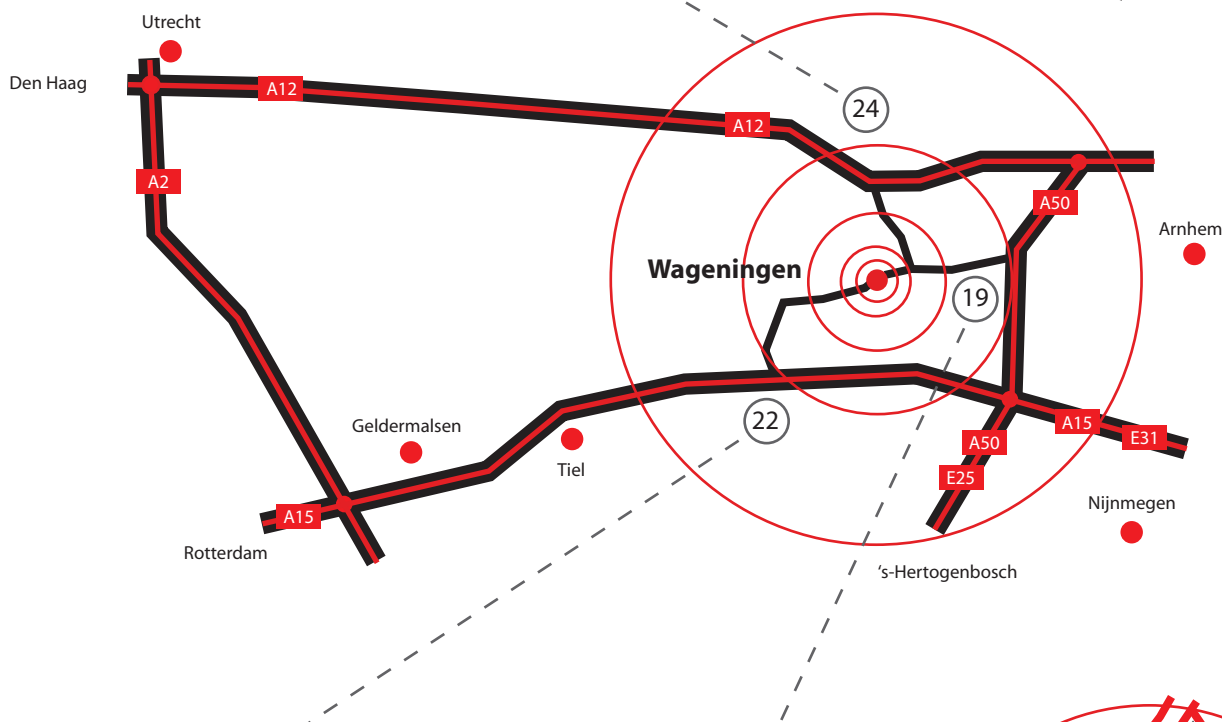

## Via A12 (Utrecht)

Direction Arnhem, turn-off Ede-Wageningen, follow signs Rhenen, after traffic circle (Lawickse Allee) first left ("Gamma", "Kwikfit"). First right (entrance Nudepark), first left, straight ahead, at the end you find Leerdammer Wageningen.

The names of the streets, which have to be followed from the A12: Dr. Willem Dreeslaan, Mansholtlaan, Nyenoord Allee, Kortenoord Allee, Lawickse Allee, business park Nudepark

## Via A2-A15 (Utrecht - Tiel)

Direction Geldermalsen, at centre point Deil direction Nijmegen (A15), turn-off Rhenen, direction Wageningen (Grebbeberg, Zoo Ouwerhand) at the Lawickse Allee, before high flat, turn right ("Gamma", "Kwikfit"), first right (Nudepark), first left, straight ahead, at the end you find Leerdammer Wageningen.

## Via A50 (Arnhem - Nijmegen)

From the direction Arnhem-Nijmegen turn-off at Renkum, direction Wageningen, through the centre direction Rhenen (N225 - Lawickse Allee), after roundabout first left ("Gamma", "Kwikfit"), first right (Nudepark), first left, follow the way, at the end you find Leerdammer Wageningen.