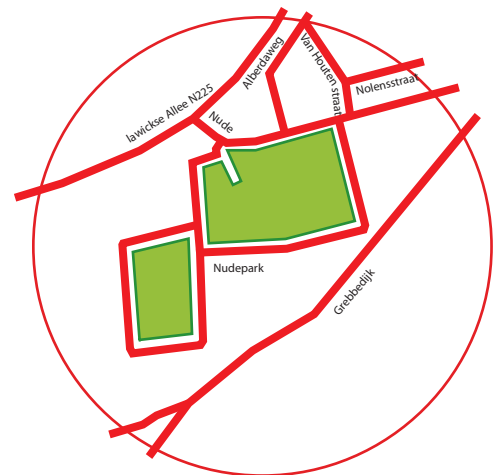

Production location Wageningen

Nudepark 101
6702 DZ Wageningen
Telephone : +31 317 - 46 68 00
Fax : +31 317 - 42 30 44