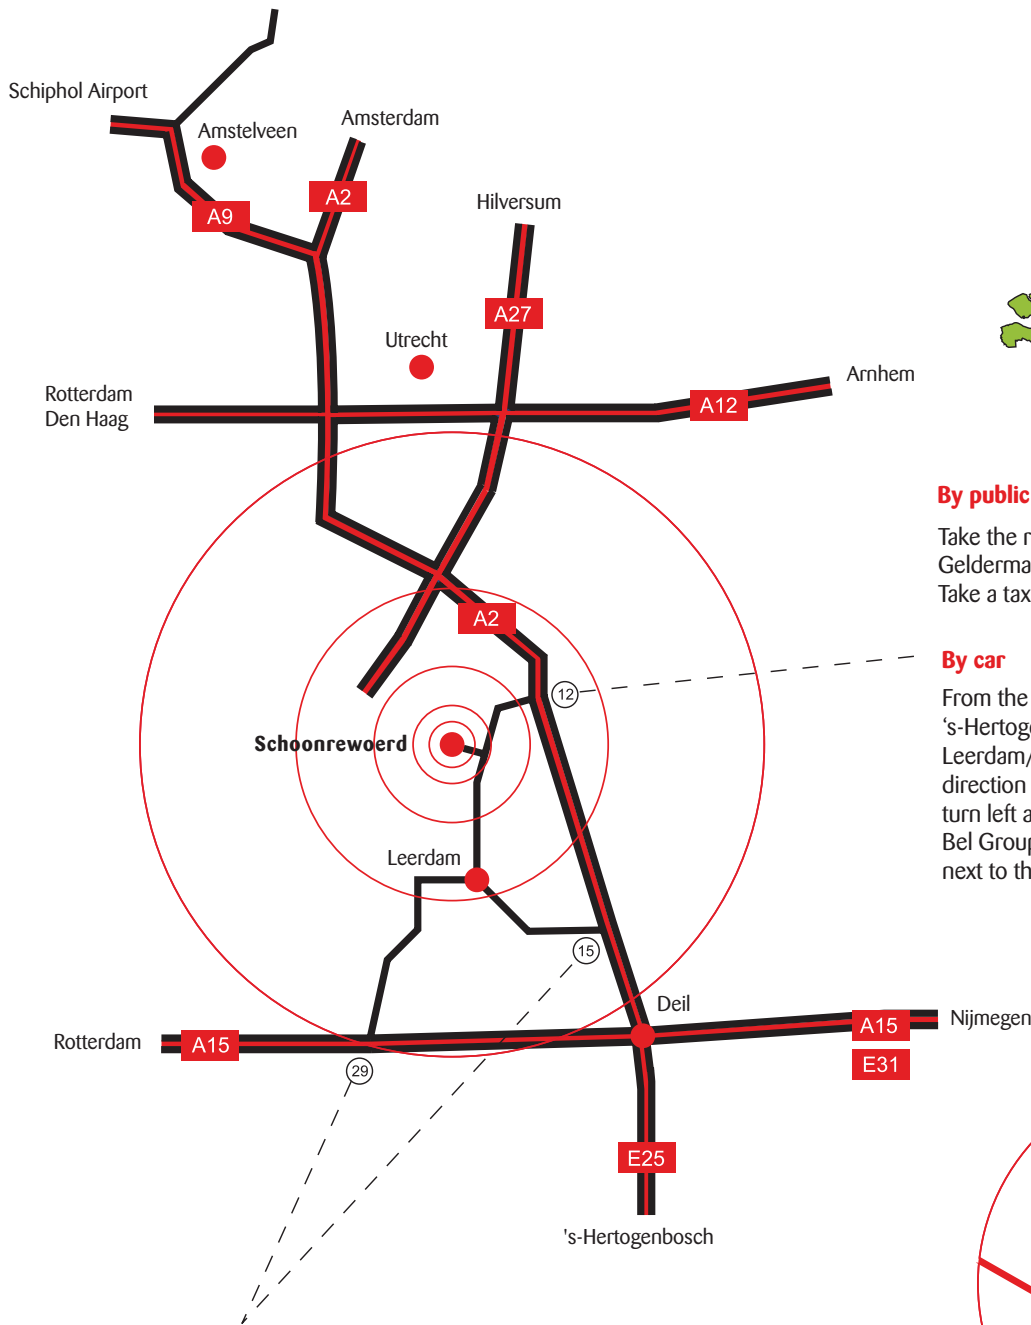

Route directions Bel Group Schoonrewoerd

By public transport

Take the railway line Dordrecht-Geldermalsen. Get off at station Leerdam. Take a taxi to Bel Group in Schoonrewoerd.

By car

From the North follow the A2 in the direction of 's-Hertogenbosch/Maastricht. At exit 12 Leerdam/Everdingen follow the signs in the direction of Leerdam. After approximately 4 km turn left at Schoonrewoerd. The premises of the Bel Group are located on your right. First entry next to the fire department.

By car

Coming from the South either on the A15 (exit 29 Leerdam/Vuren) or on the A2 (exit 15 Leerdam/Geldermalsen). Subsequently follow the signs Leerdam and Schoonrewoerd. In Schoonrewoerd the premises of the Bel Group are located on your left after approximately 1 km. Automobiles take the second entry near the fire department.