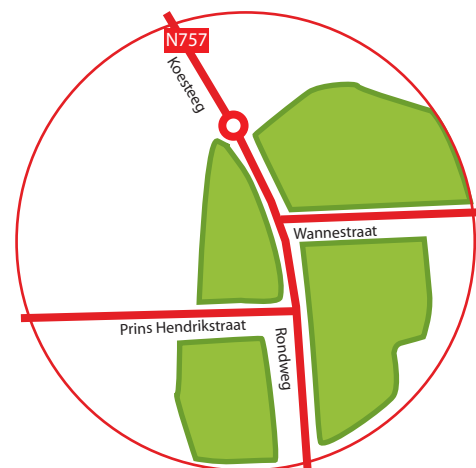

Route directions production location Dalfsen

By train via Zwolle

- local train Zwolle - Emmen
- get off at station Dalfsen
- walk in the direction of the centre of Dalfsen
- take a right directly after the bridge. You are now on the Rondweg
- follow this road until you reach Rondweg 9

By car via Zwolle (A 28)

- take the exit Hardenberg, Ommen, Dalfsen (N340)
- take the exit Dalfsen (1st traffic lights you come across)
- you are now driving on the Koesteeg, which turns into the Rondweg
- opposite of the gasstation is the entrance to Leerdammer

Production location Dalfsen

Rondweg 9
7702 AA Dalfsen
Telephone : +31 529 - 408130
Fax : +31 529 - 408131