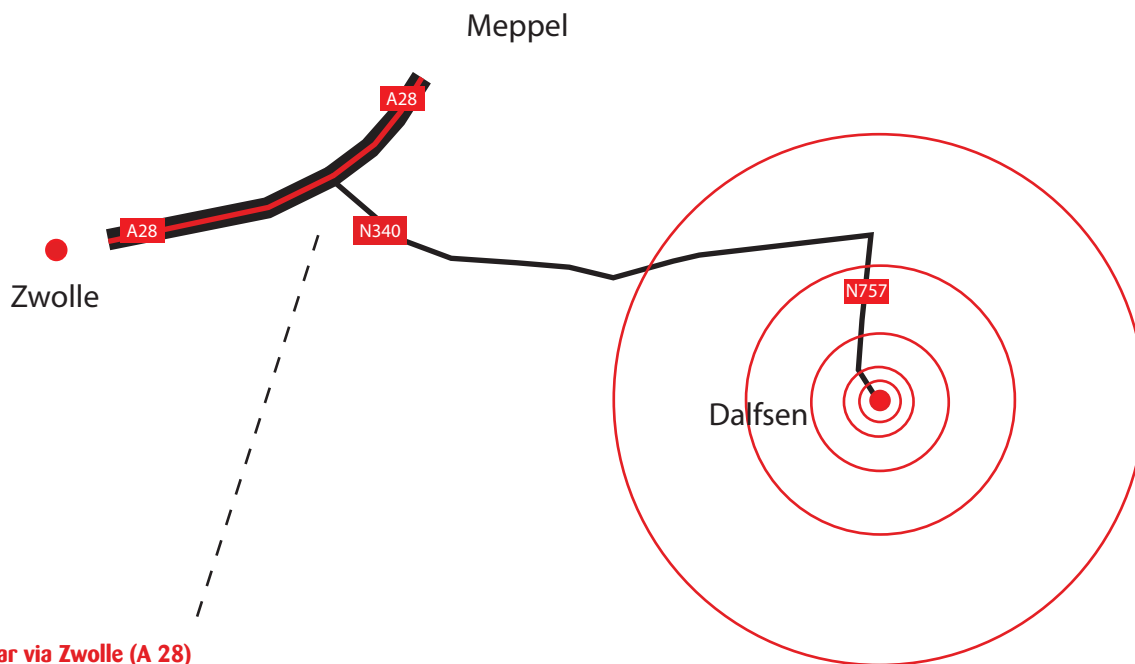

Route directions production location Dalfsen

By train via Zwolle

- local train Zwolle - Emmen
- get off at station Dalfsen
- walk in the direction of the centre of Dalfsen
- take a right directly after the bridge. You are now on the Rondweg
- follow this road until you reach Rondweg 9

By car via Zwolle (A 28)

- take the exit Hardenberg, Ommen, Dalfsen (N340)
- take the exit Dalfsen (1st traffic lights you come across)
- you are now driving on the Koesteeg, which turns into the Rondweg
- opposite of the gasstation is the entrance to Leerdammer